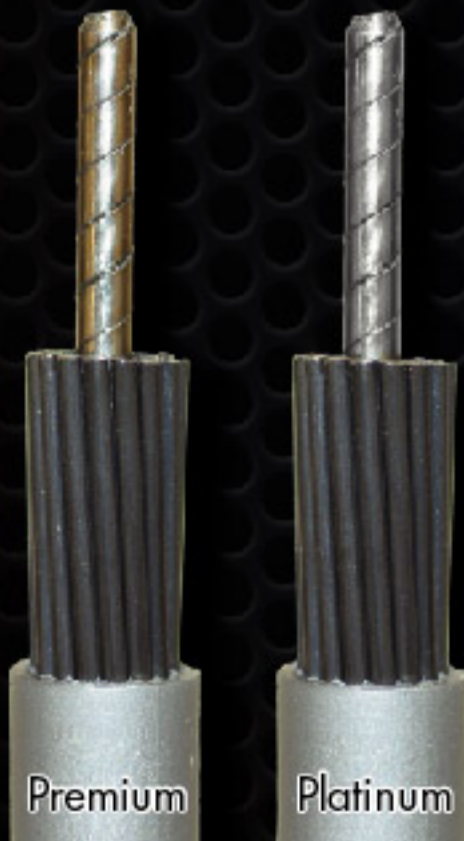

# MERCURY Rigging™

## FINGER-RELEASE 4000 PANEL CONTROL IN CHROME

Multi-tasking made easy! The new Finger-Release Panel Control allows you to shift and trim simultaneously to provide easier and improved control of your boat. This finger-release panel mount control allows you to remain fully aware of your surroundings during close quarter maneuvers and docking and trailering operations. Rig your boat with performance cables and our new 4000 Panel Control and experience improved shifting efforts by as much as 30% making this combination one of the finest mechanical systems available.

## MECHANICAL SHIFTING & THROTTLE CABLES

- Full complement 16-lay cables
- Exceeds Mercury's rigid performance standards
- Armor-wrapped Stainless Steel around 7-wire Stainless Steel inner core
- Brass, nickel plate ends (Premium) or Stainless Steel (Platinum) for improved corrosion protection
- Premium cables are ideal for high quality installations that require more than 18 feet and have multiple bends or sharp corners in the rigging process
- Platinum cables are ideal for the most demanding rigging installations which require extra strength and superior corrosion resistance